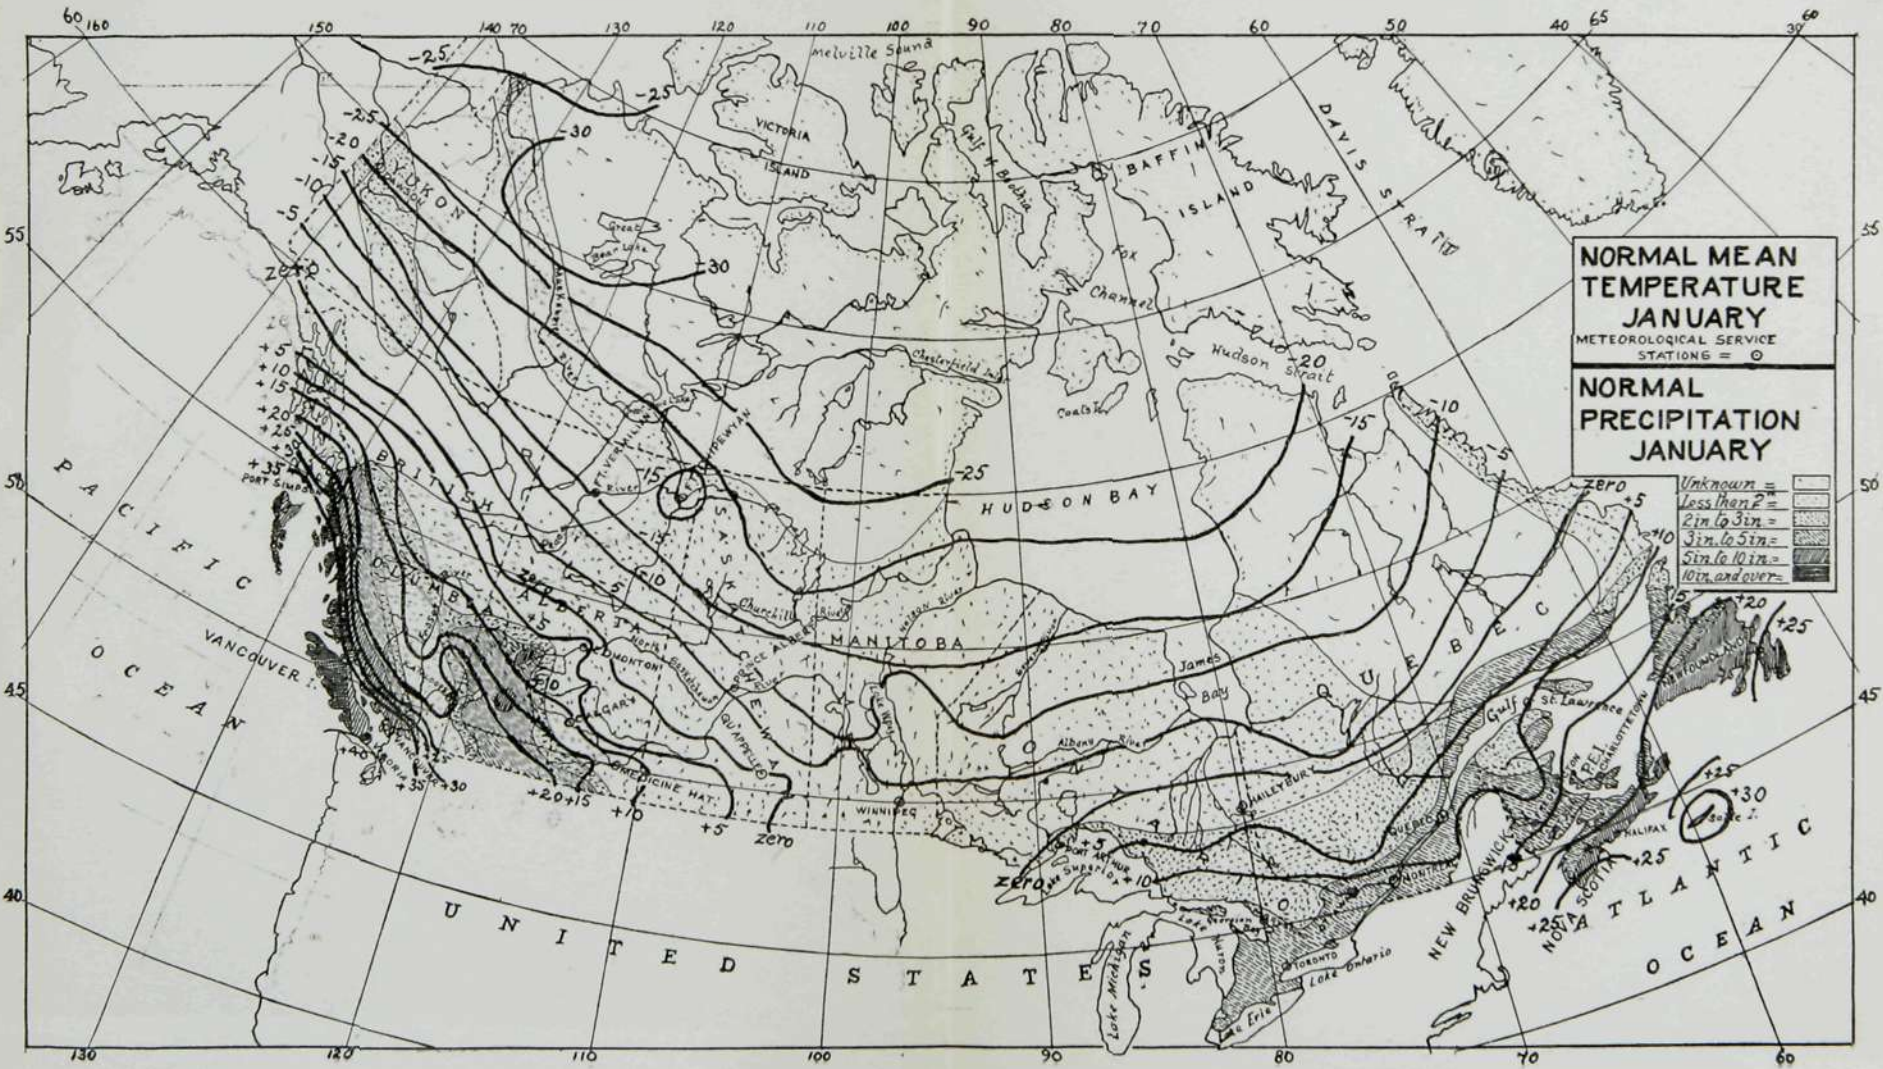

MAP OF CANADA SHOWING NORMAL MEAN TEMPERATURE AND PRECIPITATION IN JANUARY.

NORMAL MEAN TEMPERATURE JANUARY
 METEOROLOGICAL SERVICE
 STATIONS = ○

NORMAL PRECIPITATION JANUARY

Unknown =	□
Less than 2 =	□
2 in. to 3 in =	□
3 in. to 5 in =	□
5 in. to 10 in =	□
10 in. and over =	□